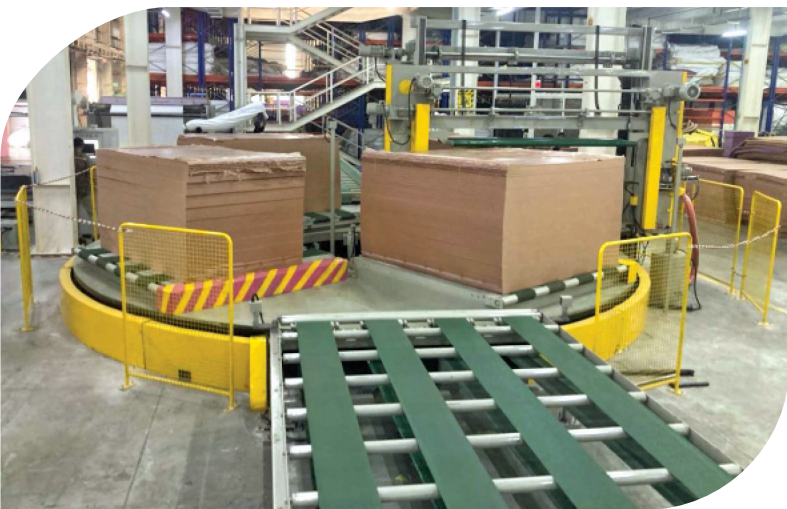

CIRCULAR (CAROUSEL) CUTTING MACHINE

An advanced version of the popular ASE carousel cutting machine.

Used for slicing of foam blocks into sheets of various thickness, with conveyerized loading & unloading of foam blocks.

- Heavy duty carousel cutting machine
- Having conveyors on the table for automatic loading and unloading of foam blocks without human intervention
- Verstalite machine - can cut most grades of foam
- Ball screw mechanism for high accuracy and safety
- Recipe cutting system
- In built user manual
- Safety fence around the table